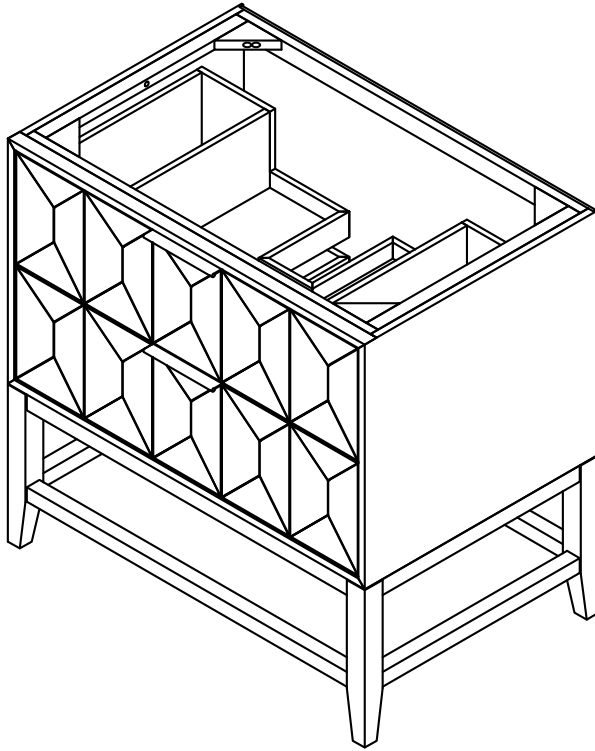

36" Emmeline Single Vanity

D100-V36-CSN

Details and Features

- Solids: Ash
- Veneers: Ash
- Panels: Marine MDF
- Installation Type: Free Standing
- Number of Doors: 0
- Number of Drawers: 2
- Top Drawer: Left and Right Storage Compartments and center U-shaped tray style storage underneath the sink area
- Bottom Drawer: U-Shaped drawer to accommodate plumbing
- Assembly Required: No
- Removable organizer with aluminum laminate liner
- Drawer Boxes: Ash veneer over Marine MDF
- English Dovetail joinery
- Aluminum Laminate Drawer Liners
- Hardware Finish: Champagne Brass
- Full Extension, Soft Close Glides
- Vanity Top: Not Included – Optional 3cm Tops available
- Number of Basins: 1
(included with optional countertop purchase)

Dimensions

- Width: 35-1/2" (902mm)
- Depth: 23-1/4" (591mm)
- Height: 34-13/16" (884 mm)
- Rough-In: 21-11/16" (551mm)

Drawer Edge Pulls

36" Emmeline Single Vanity

D100-V36-CSN

All dimensions and specifications are nominal and may vary. Use actual products for accuracy in critical situations. Diagrams are of cabinets only – James Martin Optional Countertops and sinks are not shown.

36" Emmeline Single Vanity

D100-V36-CSN

All dimensions and specifications are nominal and may vary. Use actual products for accuracy in critical situations. Diagrams are of cabinets only – James Martin Optional Countertops and sinks are not shown.