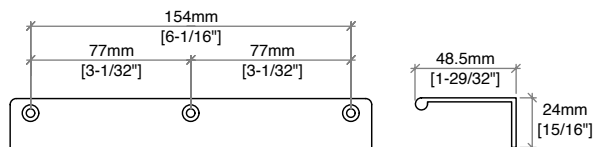

36" Emmeline Single Vanity

D100-V36-CSN

Details and Features

- Solids: Ash
- Veneers: Ash
- Panels: Marine MDF
- Installation Type: Free Standing
- Number of Doors: 0
- Number of Drawers: 2
- Top Drawer: Left and Right Storage Compartments and center U-shaped tray style storage underneath the sink area
- Bottom Drawer: U-Shaped drawer to accommodate plumbing
- Assembly Required: No
- Removable organizer with aluminum laminate liner
- Drawer Boxes: Ash veneer over Marine MDF
- English Dovetail joinery
- Aluminum Laminate Drawer Liners
- Hardware Finish: Champagne Brass
- Full Extension, Soft Close Glides
- Vanity Top: Not Included – Optional 3cm Tops available
- Number of Basins: 1
(included with optional countertop purchase)

Dimensions

- Width: 35-1/2" (902mm)
- Depth: 23-1/4" (591mm)
- Height: 34-13/16" (884 mm)
- Rough-In: 21-11/16" (551mm)

Drawer Edge Pulls

36" Emmeline Single Vanity

D100-V36-CSN

All dimensions and specifications are nominal and may vary. Use actual products for accuracy in critical situations. Diagrams are of cabinets only – James Martin Optional Countertops and sinks are not shown.

36" Emmeline Single Vanity

D100-V36-CSN

All dimensions and specifications are nominal and may vary. Use actual products for accuracy in critical situations. Diagrams are of cabinets only – James Martin Optional Countertops and sinks are not shown.